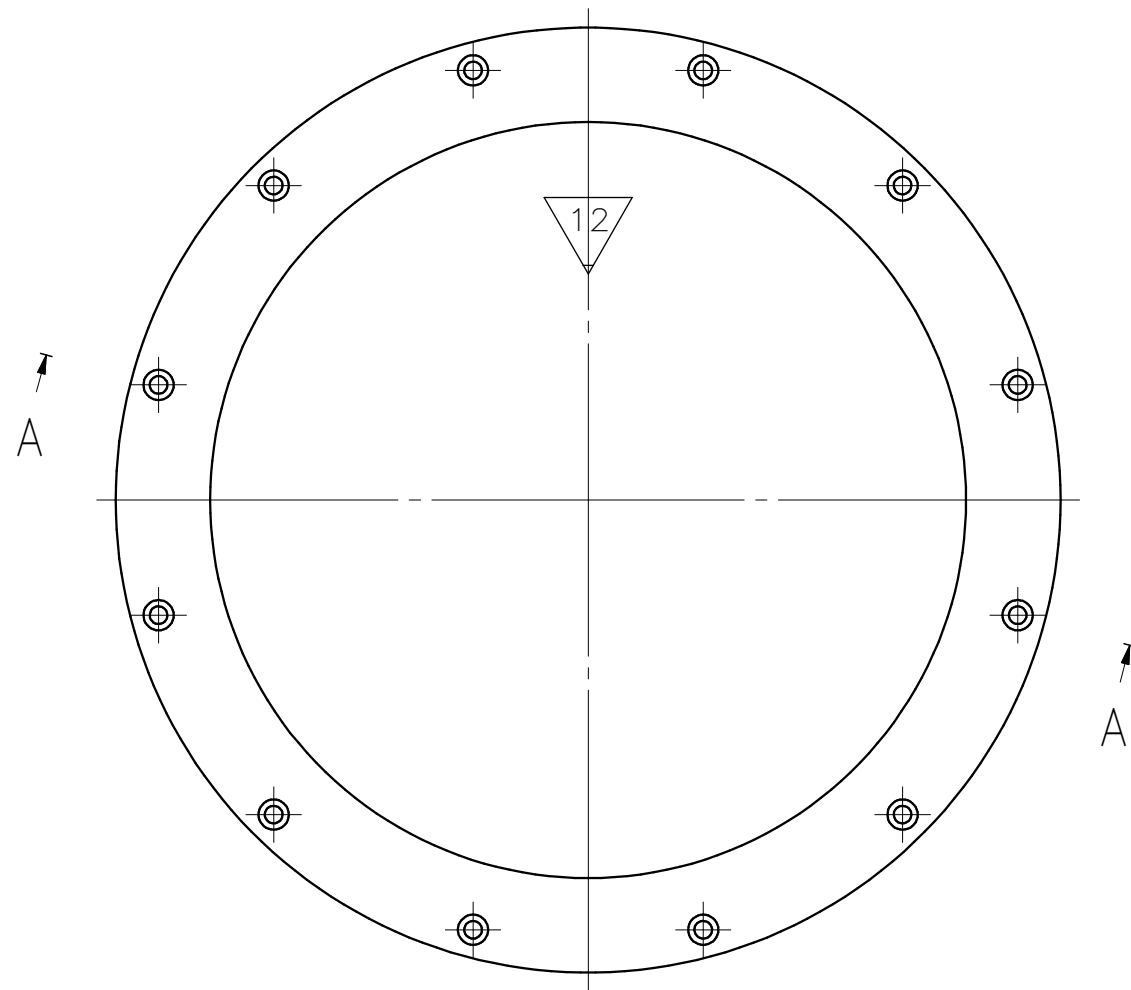

FRONT VIEW

1:3

SECTION A-A

1:3

This drawing and design is protected by copyright and the information is confidential. It is also protected and registered under Dutch laws through the Dutch government department for Taxes. The drawing and/or models may not to be copied, reproduced, duplicated or disclosed to others, in whole or in part without prior written consent of Rob Snel b.v./the Netherlands

3D-IMPRESSION

C					
B					
A					
Rev.:	REV. DATE:	REVISION SUBJECT			
Date:	6-2-2024	 <p>Rob Snel TECHNISCHE GROOTHANDEL</p>	Rob Snel Technische Groothandel Industrieweg 39 3361 HJ Sliedrecht		Art.nr:
Drawn:	HB				Projection type:
Scale:	1:3				
Status:	Pending				
Cust.:					
Project:					
Title:		Brass Porthole ø300			
Mat:	Dwg.nr:	Revision:	Sheet:	Format:	
	45.BR.300.00	0	1	A3	